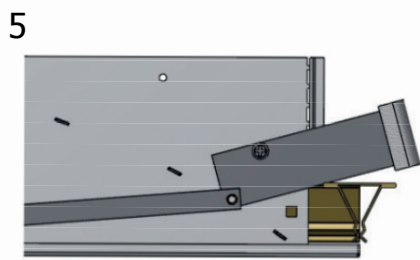

Mounting C

Remove geartray